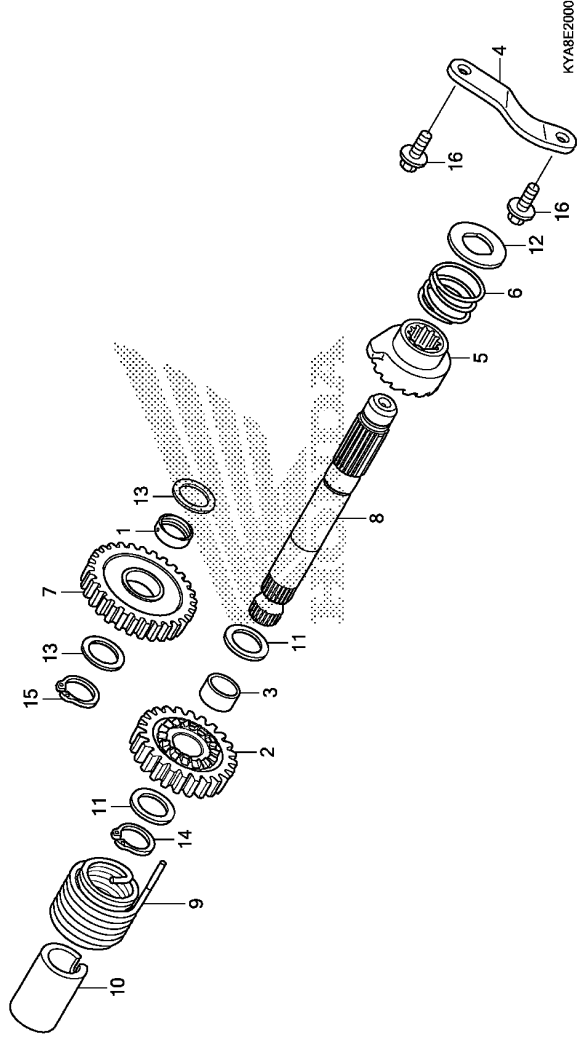

Ref. No.	L.O.N.	(Relative ref. Number)	Description	F.R.T.
7	1121B2	GEAR, KICK STARTER FIRST IDLE (2,5)	0.7	
8	1121A2	SPINDLE, KICK STARTER	0.4	
9	112103	SPRING, KICK STARTER RETURN ..	0.4	

Ref. No.	Part No.	Description	Reqd. QTY		Serial No.	Parts catalogue code
			TMX	SUPREMO		
1	23427-KRM-840	BUSH, 17X20.5X8.0	1			
2	28211-KVS-600	PINION, KICK STARTER(24T) ..	1			
3	28212-KVS-600	COLLAR, 18.5MM	1			
4	28215-KWK-900	PLATE, KICK STOPPER	1			
5	28221-KRM-840	RATCHET, STARTER	1			
6	28223-KRM-840	SPRING, RATCHET	1			
7	28231-KWK-900	GEAR, KICK STARTER IDLE(29T)	1			
8	28251-KWG-600	SPINDLE, KICK STARTER	1			
9	28261-KRM-840	SPRING, KICK RETURN	1			
10	28282-KRM-840	COLLAR, KICK SPRING	1			
11	90451-KRM-840	WASHER, THRUST, 16MM	2			
12	90455-KRM-840	WASHER, SPECIAL, 14MM	1			
13	90458-KVS-900	WASHER, THRUST, 17MM	2			
14	90602-KPT-900	CIRCLIP, EXTERNAL, 16MM	1			
	94510-16000	1			
15	90602-KRM-840	CIRCLIP, EXTERNAL, 17MM	1			
16	95701-06016-00	BOLT, FLANGE, 6X16	2			