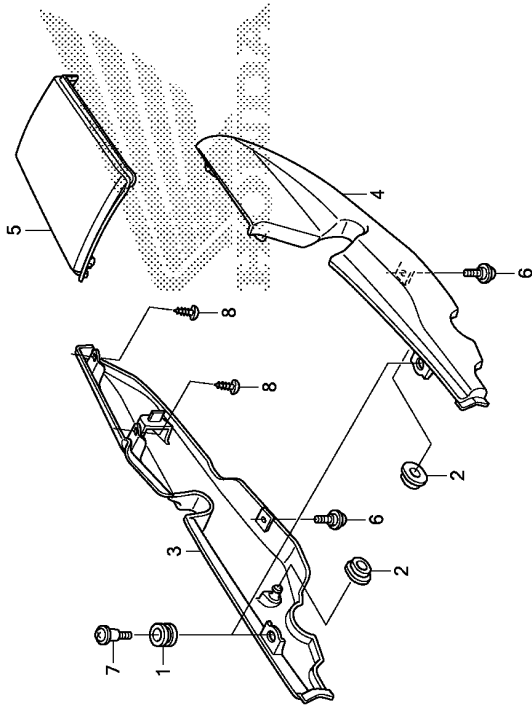

Ref. No.	L.O.N.	(Relative ref. Number)	Description	F.R.T.
3	4111X7	COWL, REAR	:RIGHT	0.4
4	4111X6	COWL, REAR	:LEFT	0.4
4	4111X8	COWL, REAR	:BOTH	0.4
5	4111K7	COWL, REAR	CENTER	0.4

KYA8F2310

Ref. No.	Part No.	Description	Reqd. QTY	Serial No.	Parts catalogue code
			TMX SUPREMO D		
1	77267-KYA-600	RUBBER, RR. COWL	2		
2	83542-KPN-900	GROMMET, SIDE COVER	2		
3	83601-KYA-B10ZA	COWL, R. RR. SIDE	1		
	R4CCANDY RUBY RED			
	PB373M				
3	83601-KYA-B10ZB	*PB373M*	1		
	R4CCANDY RUBY RED			
	PB373M				
4	83701-KYA-B10ZC	*NH1*	1		
	R4CBLACK			
	PB373M				
4	83701-KYA-B10ZA	COWL, L. RR. SIDE	1		
	R4CCANDY RUBY RED			
	PB373M				
5	83701-KYA-B10ZB	*PB373M*	1		
	R4CCANDY RUBY RED			
	PB373M				
5	83801-KYA-B10ZA	COWL, RR. CENTER	1		
	R4CCANDY RUBY RED			
	PB373M				
5	83801-KYA-B10ZB	*PB373M*	1		
	R4CCANDY RUBY RED			
	PB373M				
6	91509-GE2-760	SCREW, PAN, 5X11.5	2		
7	91509-KYA-600	SCREW, PAN, 5X15.3	2		
8	93903-34320	SCREW, TAPPING, 4X12	4		