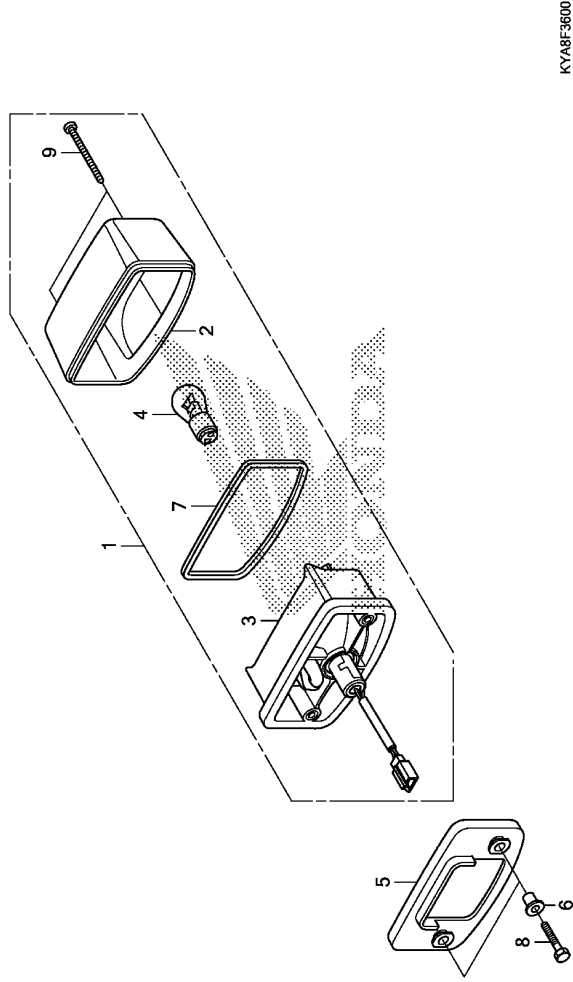

Ref. No.	L.O.N.	(Relative ref. Number)	Description	F.R.T.
1	6161D5	(5)	TAILLIGHT UNIT	0.4
3	6161E2		BASE, TAILLIGHT	0.4
4	6161G1		BULB, TAILLIGHT	0.1

Ref. No.	Part No.	Description	Reqd. QTY		Serial No.	Parts catalogue code
			TMX	SUPREMO		
1	33700-KYA-B01	TAILLIGHT ASSY. (12V 21/5W)	1			
2	33702-KYA-B01	LENS COMP., TAILLIGHT	1			
3	33704-KYA-B01	TAILLIGHT UNIT	1			
4	34906-447-711	BULB, TAIL & STOP LIGHT (12V 21/5W) (STANLEY)	1			
5	80121-KYA-B00	PACKING, TAILLIGHT	1			
6	80122-KYA-B00	COLLAR, TAILLIGHT PACKING	2			
7	90352-KYA-B00	PACKING, LENS	1			
8	92101-05023-0A	BOLT, HEX., 5X25	2			
9	93901-44580	SCREW, TAPPING, 4X20	2			