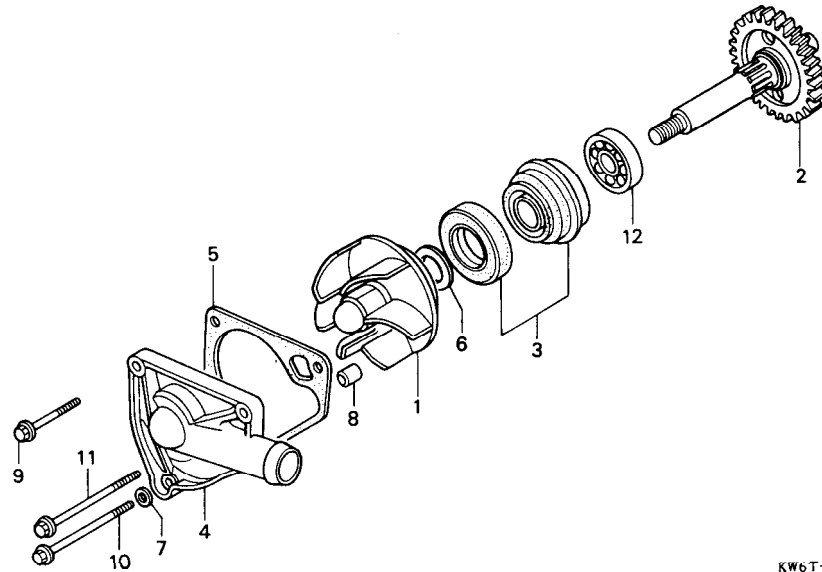

# E - 4

## Water pump

KW6T-E0400

Service item Bagian yang diservis	F.R.T	Ref. No Nomor Petunjuk	Part No. Nomor Part	Description Nama Part	Reqd. No. Jumlah NSR150R	Serial No. Nomor Serie	Notes Catatan
IMPELLER, WATER PUMP.....	0.5	1	19215-KY4-900	IMPELLER, WATER PUMP.....	1		
COVER, WATER PUMP		2	19216-KW6-900	SHAFT COMP., WATER PUMP.....	1		
GASKET, WATER PUMP COVER		3	19217-657-023	SEAL, MECHANICAL.....	1		
SHAFT COMP., WATER PUMP . . .	1.3	4	19221-KY4-900	COVER, WATER PUMP.....	1		
SEAL MECHANICAL .....	1.4	5	19225-KY4-900	GASKET, WATER PUMP COVER . . . . .	1		
		6	90423-KJ9-000	WASHER, 7,2X13X1,2.....	1		
		7	90478-700-000	WASHER A, 8MM.....	1		
		8	91320-KE1-000	PIN, DOWEL.....	1		
		9	9600 1-06032-07	BOLT, FLANGE, 6X32.....	1		
		10	96001-06095-07	BOLT, FLANGE, 6X95.....	1		
		11	96001-06100-07	BOLT, FLANGE, 6X100.....	1		
		12	96100-60000-07	BEARING, RADIAL BALL, 6000 . . . .	1		