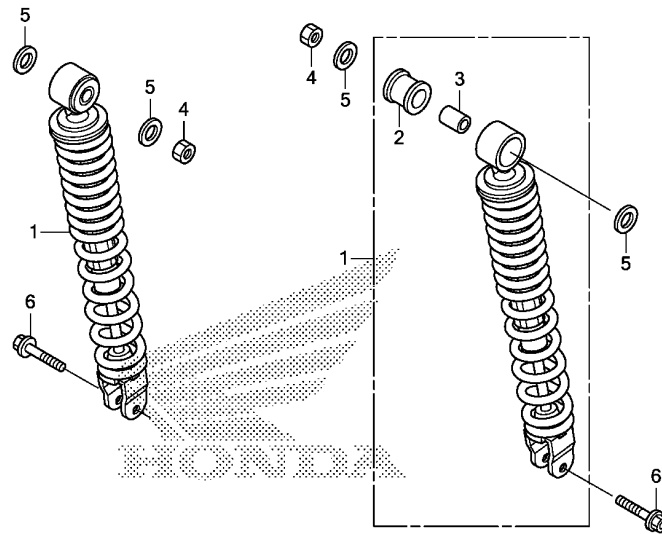

F-36

REAR CUSHION

G14

Ref. No.	L.O.N.	(Relative ref. Number) Description	F.R.T.
1	5121B6	CUSHION ASSY., REAR :LEFT	0.9
	5121B7	CUSHION ASSY., REAR :RIGHT	0.9
	5121B8	CUSHION ASSY., REAR :BOTH	0.9

Ref. No.	Part No.	Description	Reqd. QTY	Serial No.	Parts catalogue code
			WW150 D		
1	52400-KWN-711	CUSHION ASSY., RR.(SHOWA)	2		
2	52485-KVY-901	BUSH, RUBBER(SHOWA)	2		
3	52486-GA7-003	COLLAR, RUBBER BUSH(SHOWA)	2		
4	94001-10000-0S	NUT, HEX., 10MM	2		
5	94101-10000	WASHER, PLAIN, 10MM	4		
6	95801-08032-00	BOLT, FLANGE, 8X32	2		