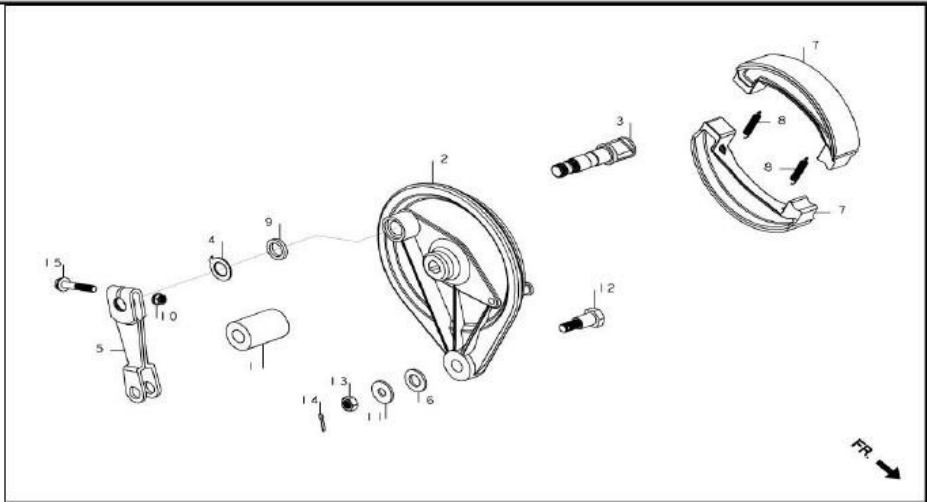

F-10
REAR BRAKE PANEL

Service Item	F.R.T.	BOM Of Group Number: F-10 Model :: CBZ (Mar, 1999)			
		Ref No.	Part Number	Description	Req.
SHOE COMP., BRAKE	0.5	1	42313-240-000	COLLAR, RR., BRAKE PANEL SIDE	1
PANEL COMP., REAR BRAKE(NH-35M)	0.6	2	43100-KFN-850ZA	PANEL COMP., REAR BRAKE(NH-35M)	1
(INC. RELATIVE PART)	--	3	43141-KFN-850	CAM, REAR BRAKE	1
ARM, REAR BRAKE	0.1	4	43145-149-000	INDICATOR, RR. BRAKE	1
		5	43410-KCT-690	ARM, REAR BRAKE	1
		6	43434-ME1-670	RUBBER, STOPPER ARM	1
		7	45125-KCC-900	SHOE COMP., BRAKE	2
		8	45133-KCC-900	SPRING, FR. BRAKE SHOE	2
		9	45134-250-000	DUST SEAL, BRAKE CAM	1
		10	90301-473-000	NUT, 'U' 6MM	1
		11	90505-425-000	WASHER, 8 MM	1
		12	92811-10000	BOLT 'A' BRAKE STOPPER	1
		13	94001-08000-0S	NUT, HEX., 8 MM	1
		14	94201-20150	PIN, SPLIT, 2.0 X 15	1
		15	95701-06035-00	BOLT, FLANGE, 6X35	1