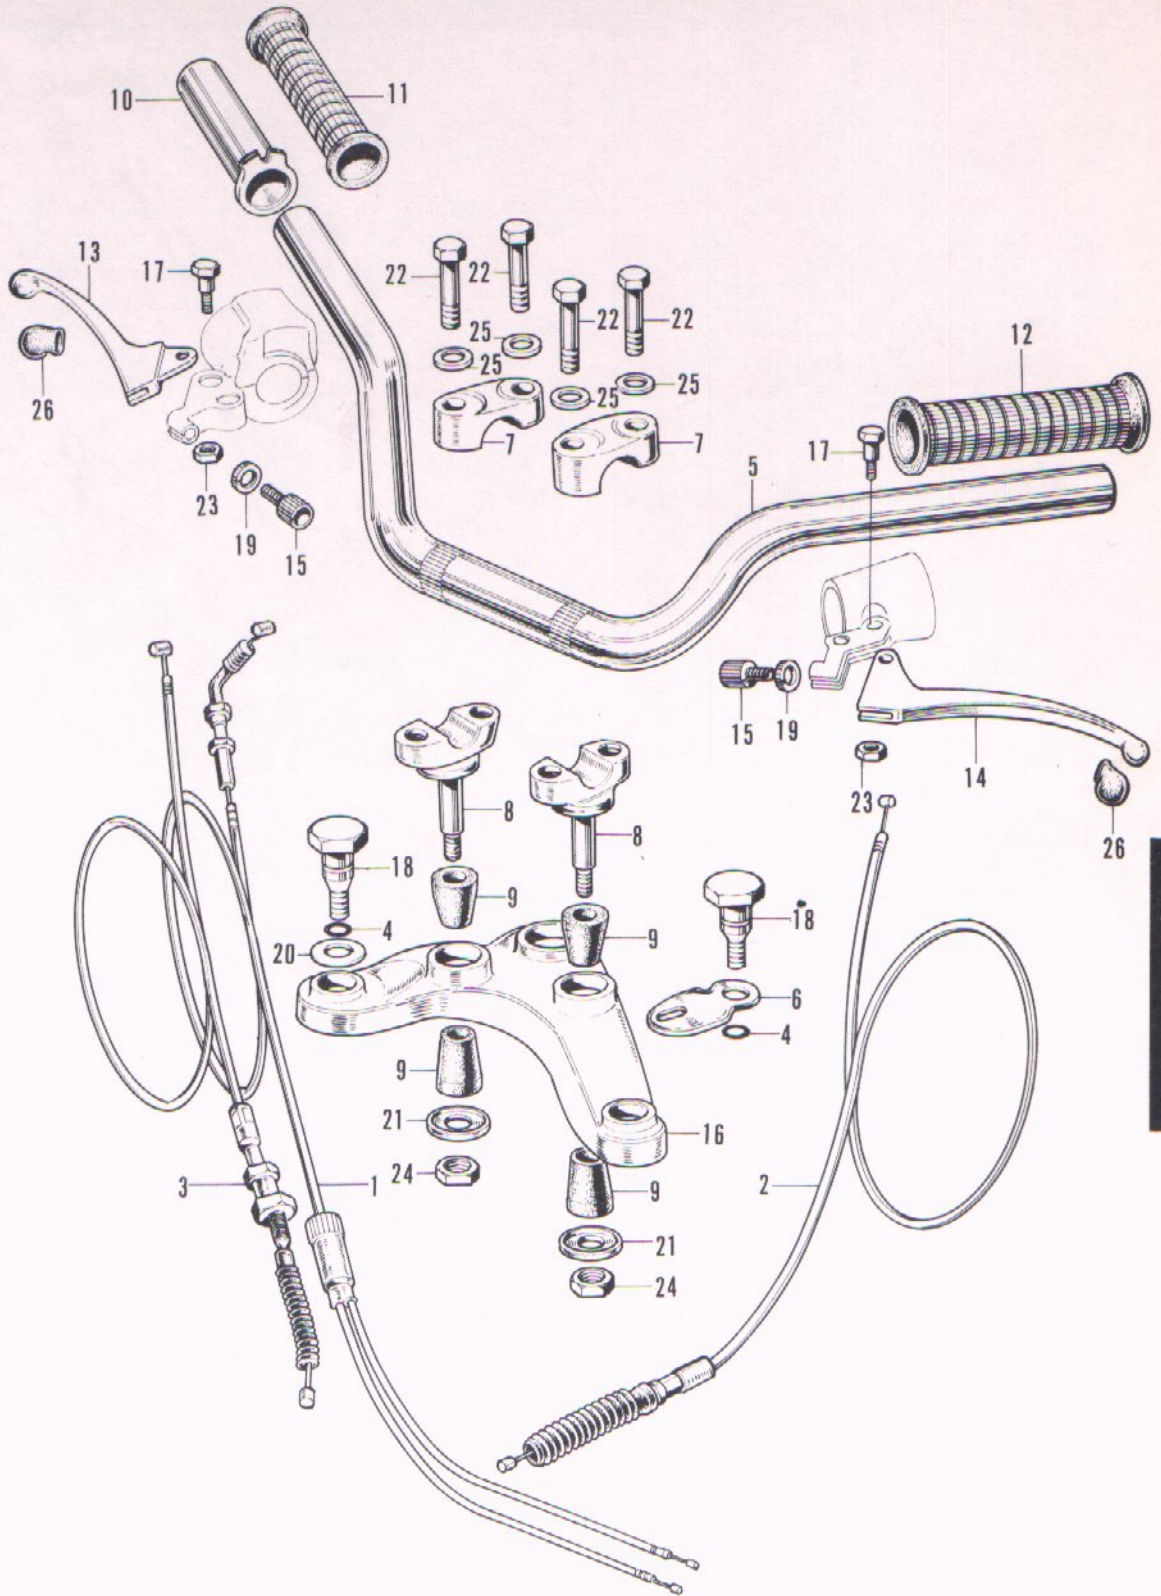

F-20 Steering Handle (CB175)

FRAME CB175-CL175