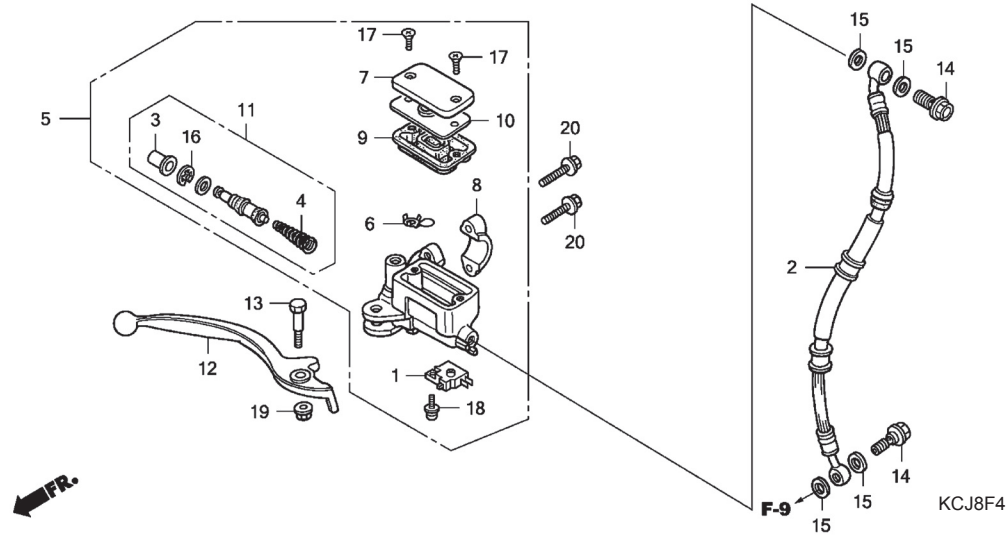

F - 4

Fr. Brake Master Cylinder

Bagian yang diservice	F.R.T.	Nomor Petunjuk	Nomor Part	Uraian Part	Jumlah	Nomor Serie	Catatan
SWITCH, FRONT STOP	0.1	1	35340-MA5-671	SWITCH ASSY., FR. STOP	1		
HOSE, FRONT BRAKE.....	0.4	2	45126-KCJ-661	HOSE COMP., FR. BRAKE	1		
.INCLUDES: Bleed brakes		3	45504-410-003	BOOT COMP.	1		
CYLINDER, FRONT BRAKE		4	45506-KA3-731	SPRING	1		
MASTER.....	0.4	5	45510-KEH-601	CYLINDER SUB ASSY., FR. BRAKE	1		
DIAPHRAGM, FRONT BRAKE				MASTER	1		
DIAPHRAGM, FRONT BRAKE	0.1	6	45512-MA6-006	PROTECTOR	1		
MASTER CYLINDER	0.1	7	45513-HA2-006	CAP, MASTER CYLINDER	1		
PISTON SET, FRONT BRAKE		8	45517-166-006	HOLDER, MASTER CYLINDER	1		
MASTER.....	0.4	9	45520-MG7-006	DIAPHRAGM	1		
LEVER, HANDLE :RIGHT	0.1	10	45521-HA2-006	PLATE, DIAPHRAGM	1		
LEVER, HANDLE :BOTH	0.2						
		11	45530-MN9-305	CYLINDER SET, MASTER	1		
		12	53175-KEH-600	LEVER, R. STEERING HANDLE	1		
		13	90114-166-006	BOLT, HANDLE LEVER PIVOT	1		
		14	90145-MS9-612	BOLT, OIL, 10X22	2		
		15	90545-300-000	WASHER, OIL BOLT	4		
		16	90651-MA5-671	CIRCLIP	1		
		17	93600-04012-1G	SCREW, FLAT, 4X12	2		
		18	93893-04012-17	SCREW-WASHER, 4X12	1		
		19	94050-06000	NUT, FLANGE, 6MM	1		
		20	96001-06022-07	BOLT, FLANGE, 6X22	2		