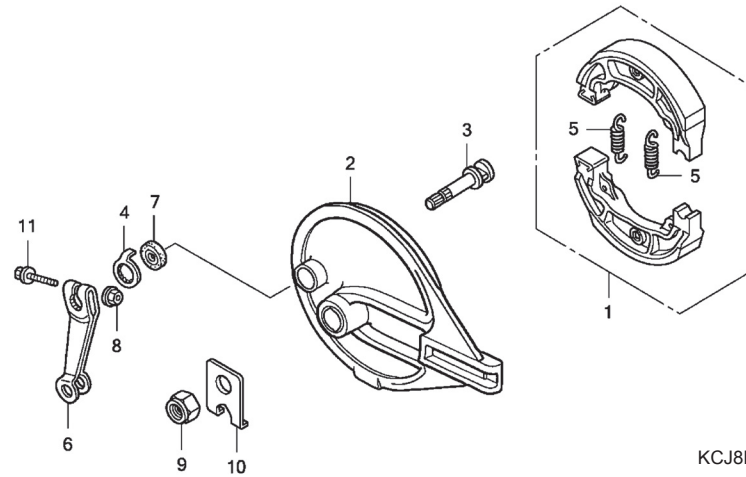

# F - 11

## Rear Brake Panel

Bagian yang diservice	F.R.T.	Nomor Petunjuk	Nomor Part	Uraian Part	Jumlah	Nomor Serie	Catatan
SHOE(PAD) SET, BRAKE :REAR.....	0.4	1	43125-KGH-902	SHOE SET, BRAKE	1	IN	
PANEL, REAR BRAKE.....	0.5	2	43100-KCJ-880ZA	PANEL COMP., RR. BRAKE *NH255M*			
ARM, BRAKE :REAR .....	0.1	6	43410-KCJ-880	ARM, RR. BRAKE	1	IN	
		3	43141-KB4-000	SHIMMER SILVER METALLIC CAM, FR. BRAKE	1	IN	
		4	43145-KEH-880	INDICATOR, RR. BRAKE	1	IN	
		5	43151-329-000	SPRING, BRAKE SHOE	2	IN	
		7	45134-250-000	DUST SEAL, BRAKE CAM	1	IN	
		8	90301-KGH-901	NUT, U, 6MM	1	IN	
		9	90306-KCJ-951	NUT, U, 16MM	1	IN	
		10	90559-KCJ-660	WASHER, RR. AXLE	1	IN	
		11	95701-06038-00	BOLT, FLANGE, 6X38	1	IN	