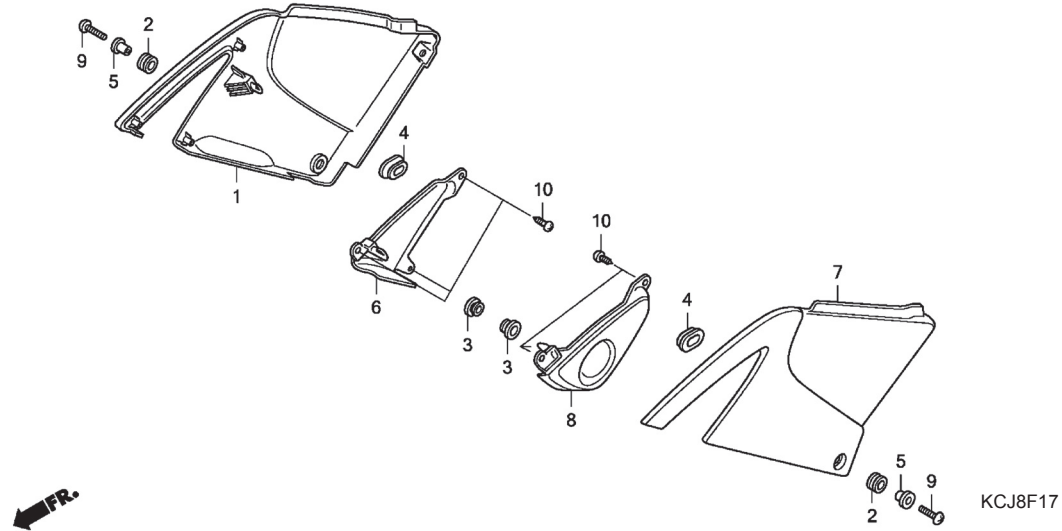

F - 17

Side Cover

Bagian yang diservice	F.R.T.	Nomor Petunjuk	Nomor Part	Uraian Part	Jumlah	Nomor Serie	Catatan
COVER, SIDE :RIGHT	0.1	1	83540-KCJ-660ZA	COVER, R. SIDE SHIMMER SILVER METALLIC/ MAT BLACK	1	IN	
COVER, SIDE :BOTH	0.2		83540-KCJ-660ZB	HEAVY GRAY METALLIC-U/ MAT BLACK (#15-#20)	1	2IN	
COVER, SIDE :LEFT.....	0.1	2	83545-KCJ-690	RUBBER, SIDE COVER	2		
COVER, SIDE :BOTH	0.2	3	83551-KGA-900	GROMMET, SIDE COVER	2		
		4	83551-300-000	GROMMET, AIR CLEANER CASE	2		
		5	83601-357-000	COLLAR, COVER SETTING	2		
		6	83611-KCJ-660	COVER, R. CARBURETOR	1		
		7	83640-KCJ-660ZA	COVER, L. SIDE SHIMMER SILVER METALLIC/ MAT BLACK	1	IN	
			83640-KCJ-660ZB	HEAVY GRAY METALLIC-U/ MAT BLACK (#15-#20)	1	2IN	
		8	83711-KCJ-660	COVER, L. CARBURETOR	1		
		9	90104-KR1-860	BOLT, SPECIAL, 6X22	2		
		10	93903-24210	SCREW, TAPPING, 4X10	6		