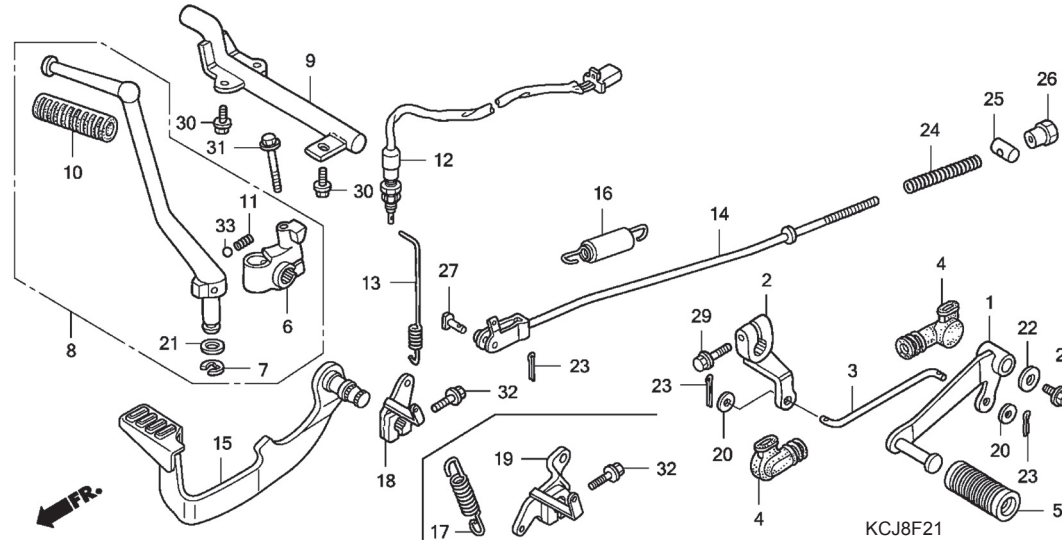

F - 21

Pedal / Kick Starter Arm

Bagian yang diservice	F.R.T.	Nomor Petunjuk	Nomor Part	Uraian Part	Jumlah	Nomor Serie	Catatan
PEDAL, GEAR CHANGE	0.1	1	24701-KCJ-690	PEDAL, GEAR CHANGE	1		
ARM, GEAR CHANGE	0.1	2	24711-KCJ-690	ARM, GEAR CHANGE	1		
ARM, KICK STARTER.....	0.1	3	24720-KBW-900	ROD, TIE	1		
SWITCH, REAR STOP :PEDAL SIDE...	0.2	4	24721-KW1-900	COVER, CHANGE PEDAL	2		
ROD, REAR BRAKE	0.4	5	24781-KR3-770	RUBBER, GEAR CHANGE PEDAL	1		
PEDAL, REAR BRAKE	0.1	6	28241-KCJ-690	JOINT, KICK ARM	1		
ARM, BRAKE MIDDLE :REAR.....	0.4	7	28293-333-000	CLIP, KICK STARTER ARM	1		
		8	28300-KCJ-690	ARM ASSY., KICK STARTER	1		
		9	28307-KCJ-690	STOPPER, KICK ARM	1		
		10	28311-KC5-000	RUBBER, KICK STARTER	1		
		11	28333-KK0-000	SPRING, KICK STARTER	1		
		12	35350-KCJ-661	SWITCH ASSY., RR. STOP	1		
		13	35357-KCJ-690	SPRING, STOP SWITCH	1		
		14	43451-KCJ-880	ROD COMP., RR. BRAKE	1	IN	
		15	46500-KCJ-660	PEDAL, BRAKE	1		
		16	46510-KCJ-690	SPRING ASSY., RR. BRAKE PEDAL	1	IN	
		17	46514-KN5-670	SPRING, BRAKE PEDAL	1	2IN	
		18	46515-KBW-900	ARM COMP., MIDDLE	1	IN	
		19	46515-KCJ-670	ARM COMP., MIDDLE	1	2IN	
		20	90502-155-000	WASHER, PLAIN, 7MM	2		
		21	90505-116-670	WASHER, 13X20	1		
		22	94103-06700	WASHER, PLAIN, 6MM	1		
		23	94201-20150	PIN, SPLIT, 2.0X15	2	2IN	
					3	IN	
		24	95014-73100	SPRING A, BRAKE ROD	1	IN	
		25	95015-32001	JOINT B, BRAKE ARM	1	IN	