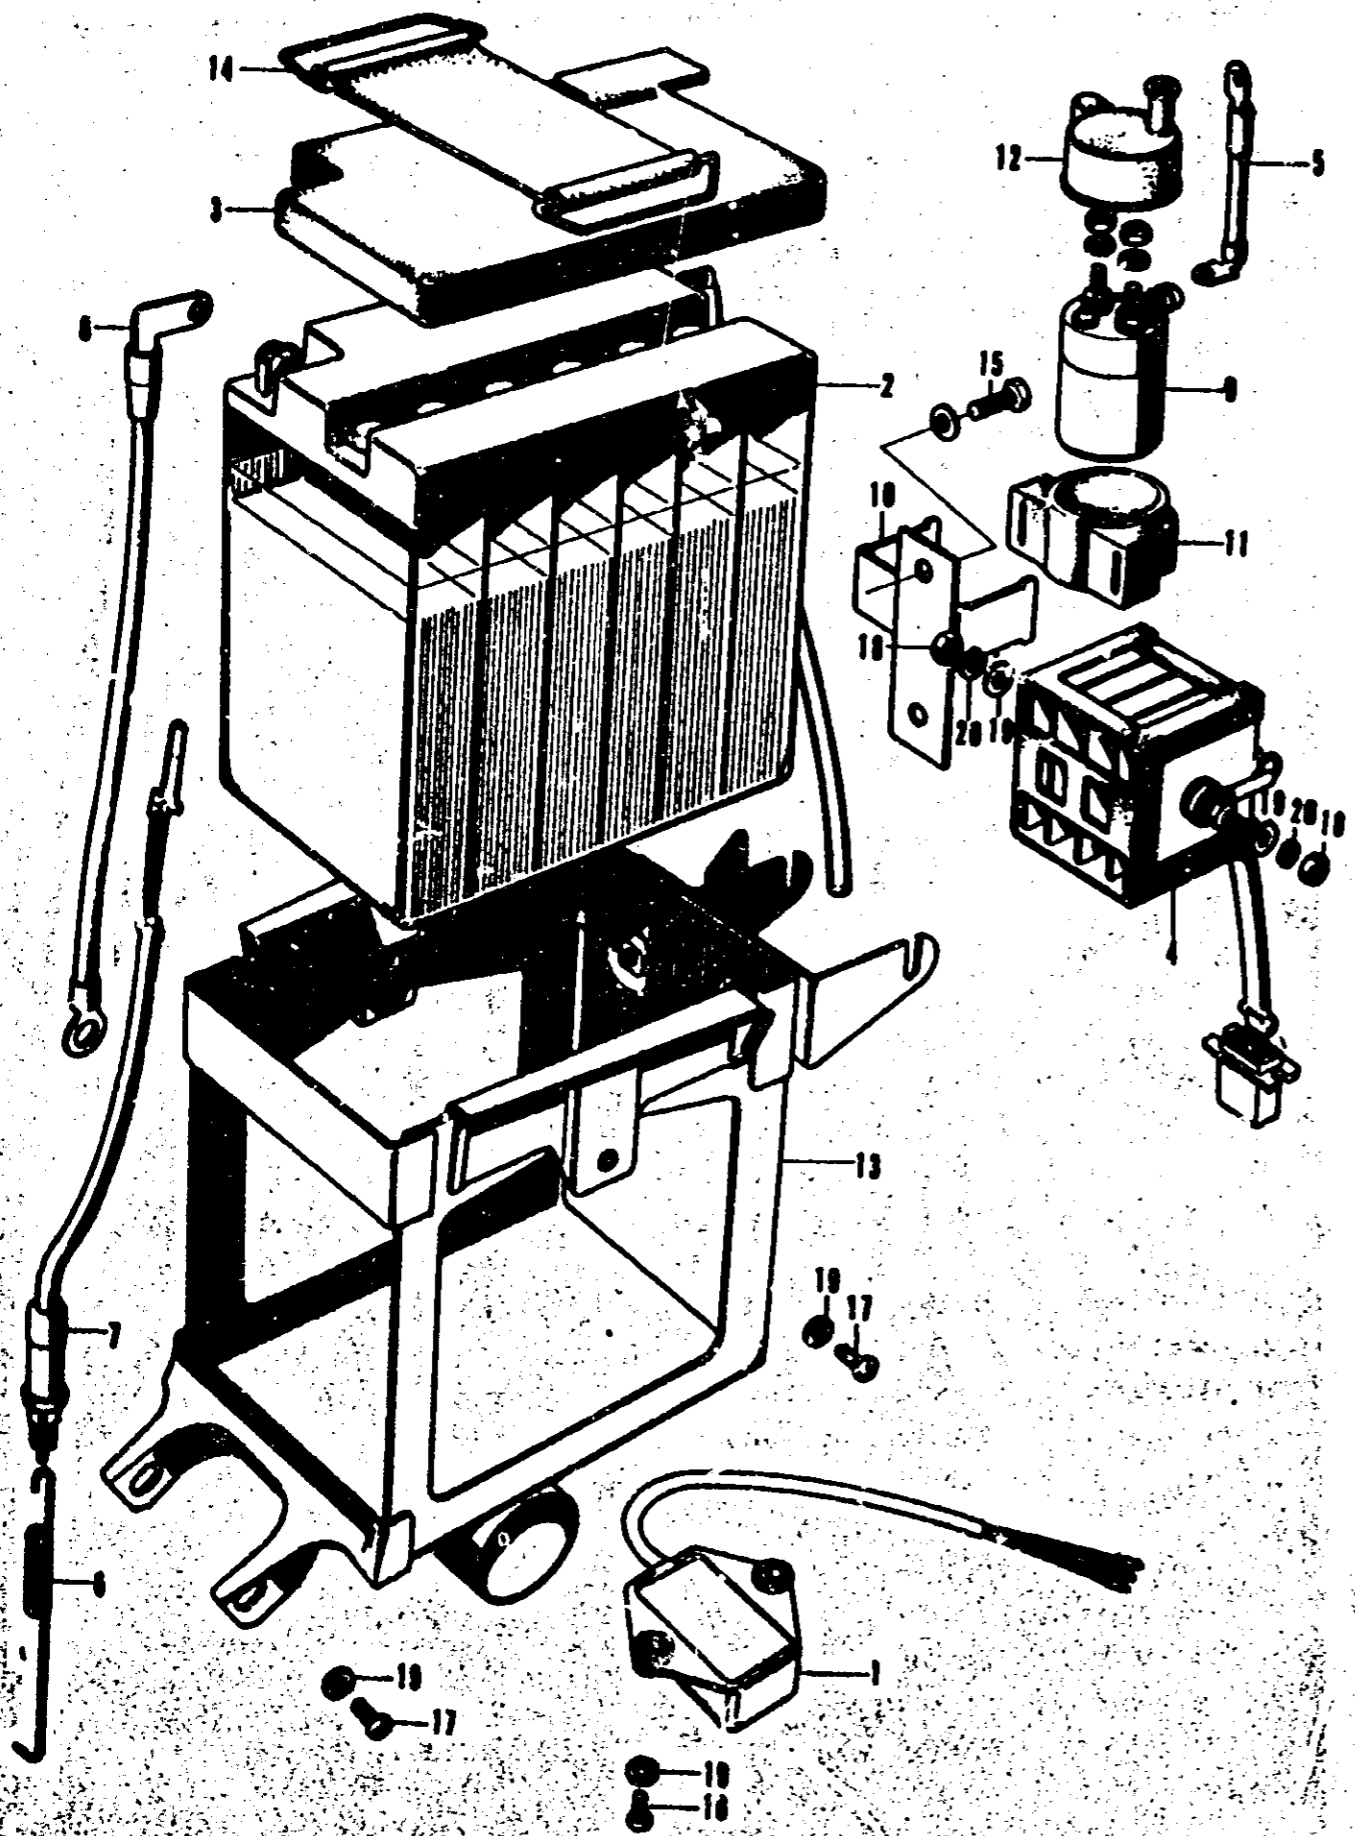

## F-32 Battery · Selen · Magnetic Switch

## F-32 Battery · Selen · Magnetic Switch

Ref. No.	Part No.	Description	Reqd. No.				Remarks
			272K2	350K2	60 61 62 63		
1	31400-292-670	REGULATOR, pointless.....	1	1	1	1	
2	31500-292-670	BATTERY ASSY., .....	1	1	1	1	
3	31532-292-010	COVER, battery .....	1	1	1	1	
4	31700-292-008	RECTIFIER ASSY., selenium .....	1	1	1	1	
5	32401-286-010	CABLE, starter battery .....	1	1	1	1	
6	32601-286-000	CABLE, battery earth .....	1	1	1	1	
7	35350-292-003	SWITCH ASSY., stop .....	1	1	1	1	
8	35357-286-010	SPRING, stop switch .....	1	1	1	1	
9	35850-286-027	SWITCH ASSY., starter magnetic.....	1	1	1	1	
10	35855-286-000	STAY, magnetic rubber.....	2	1	1	1	
11	35856-286-010	RUBBER, magnetic shock.....	1	1	1	1	
12	35857-286-000	COVER, magnetic switch .....	1	1	1	1	
13	50325-286-020B	BOX, battery (Black) .....	1	1	1	1	
14	83631-283-010	(Superseded by 83631-310-000)					
	83631-310-000	BAND, battery .....	1	1	1	1	
15	92000-06010	BOLT, hex., 6x10 .....	2	2	2	2	
16	92000-06016	BOLT, hex., 6x16 .....	2	2	2	2	
17	93500-06010	SCREW, pan, 6x10.....	4	4	4	4	
18	94001-06000	NUT, hex., 6 mm .....	2	2	2	2	
19	94101-06000	WASHER, plain, 6 mm .....	6	6	6	6	
20	94111-06000	WASHER, spring, 6 mm .....	2	2	2	2	