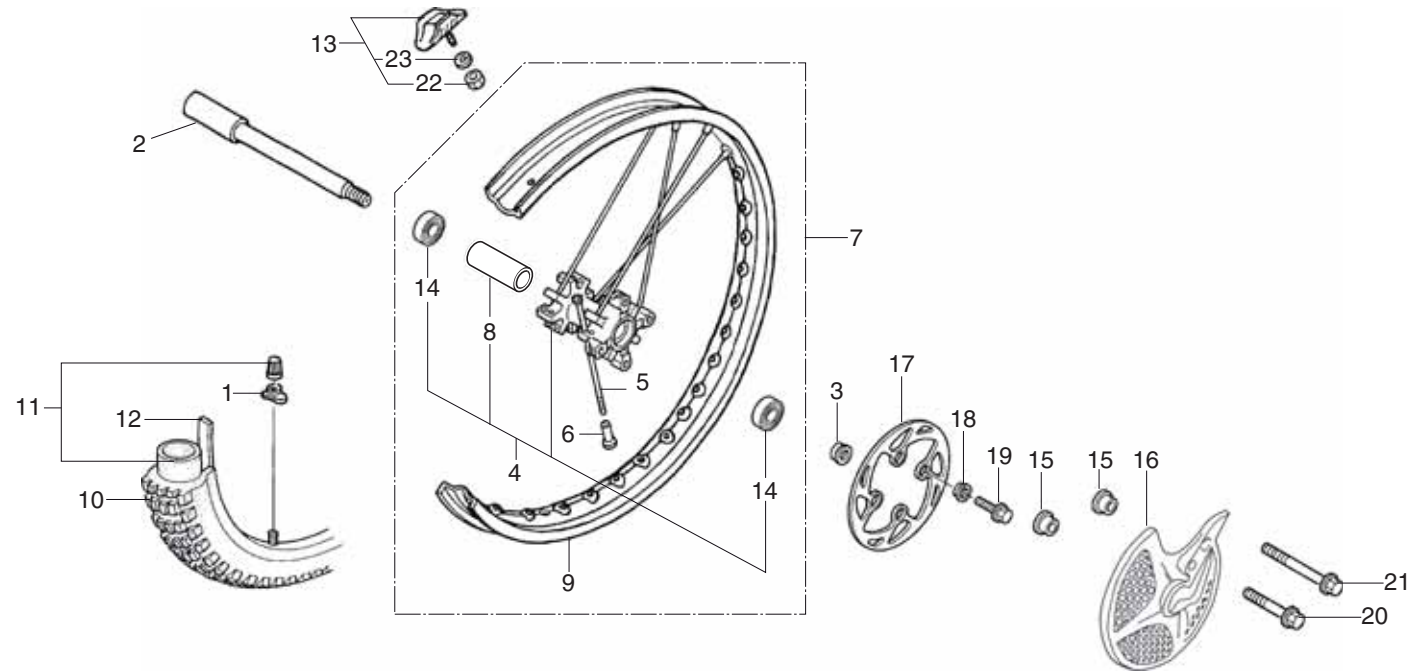

Block No.

F-9 (2E/4E)

Front wheel

Ref.No.	Part No.	Description	Qty. '14	Ref.No.	Part No.	Description	Qty. '14
1	42714-KA3-710	CAP, VALVE.....	1	16	45332-NN4-C10	COVER, FR DISK.....	1
2	44301-NN3-000	AXLE, FR WHEEL.....	1	17	45351-NN4-000	DISK, FR BRAKE	1
3	44311-NN4-000	COLLAR L., FR WHEEL.....	1	18	45352-NN4-000	COLLAR, FR DISK.....	4
4	44602-NN4-J20	BLACK HUB ASSY., FR WHEEL.....	1	19	90101-NN4-000	BOLT, BRK DISK 6X18	4
5	44603-NN4-H01	SPOKE, FR	32	20	96300-08032-00	BOLT, SOCKET 8X32.....	1
6	44608-KZ4-J40	NIPPLE, SPOKE	32	21	96300-08055-00	BOLT, SOCKET 8X55.....	1
7	44650-NN4-J20	RIM ASSY., FR.....	1	22	94001-08000-0S	NUT, HEX M8.....	1
8	44620-NN4-J10	COLLAR, FR WHEEL DIST	1	23	94111-08000	WASHER, SPRING 8mm.....	1
9	44701-NN4-J20	RIM, FR WHEEL	1				
10	47711-NN4-003	TIRE, FRONT (NOT SALE).....	1				
11	44712-KR9-008	TUBE (NOT SALE).....	1				
12	44713-KR9-008	RIM, BAND (NOT SALE).....	1				
13	44715-MA0-770	STOPPER, 1.60 BEAD.....	1				
14	96150-60040-10	BEARING, BALL RADIAL 6004.....	2				
15	45331-NN3-830	COLLAR	2				