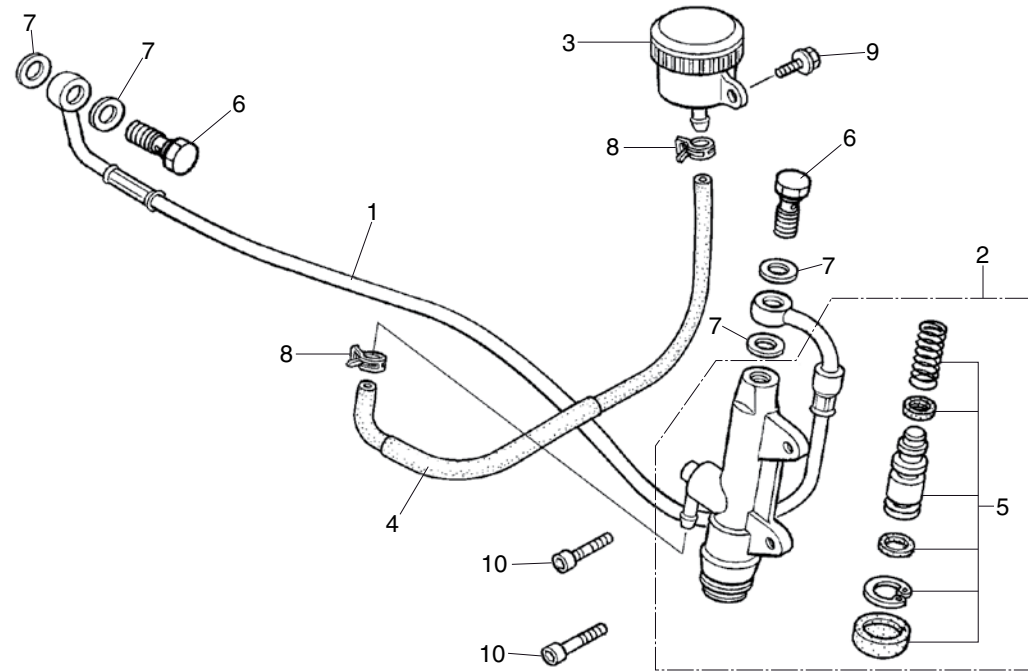

Block N.º
F-11
 Rear brake master cylinder

No.	Part Number	Description	Qty.	No.	Part Number	Description	Qty.
1	43310-NN4-J11	HOSE, RR BRAKE.....	1				
2	43500-NN4-K11	M/C ASSY., REAR.....	1				
3	43510-NN2-900	TANK ASSY., RESERVE	1				
4	43511-NN4-000	TUBE COMP, RR M/C.....	1				
5	43520-NN4-K10	PISTON SET, RR M/C	1				
6	90145-NN4-J10	OIL BOLT, 10X21.....	2				
7	90545-NN4-J10	WASHER, OIL BOLT	4				
8	95002-NN4-J10	CLAMP, D8.5 TUBE.....	2				
9	96001-06012-00	BOLT, FLANGE SH 6X12.....	1				
10	96600-06022-00	SOCKET BOLT, 6X22	2				