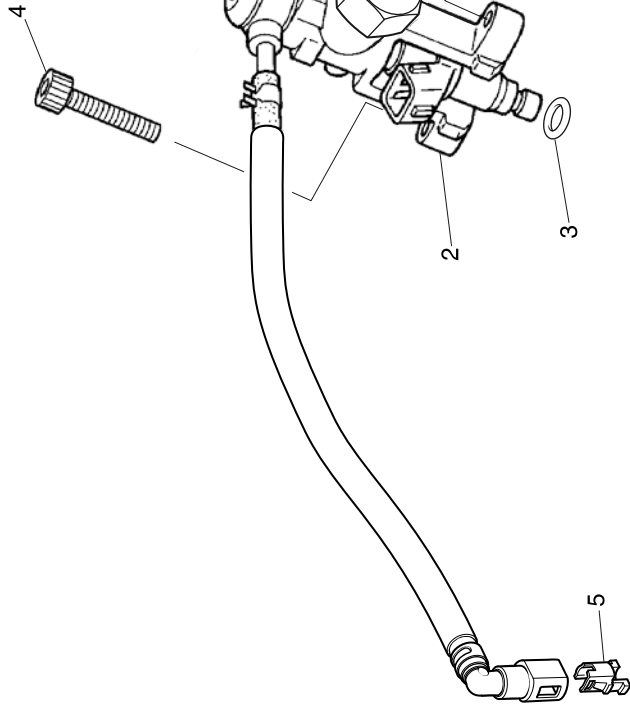

Block No.  
**E-16**  
Throttle body  
Injector

Ref.No.	Part No.	Description	Qty. '18	Ref.No.	Part No.	Description	Qty. '18
1	16400-NN4-M62	THROTTLE BODY ASSY (2ED)	1				
	16400-NN4-M71	THROTTLE BODY ASSY (4ED)	1				
2	16420-NN4-L10	HOLDER INJECTOR ASSY.	1				
3	91302-PNA-003	O-RING, 7.8X1.9	1				
4	96700-06022-00	SOCKET BOLT 6X22	2				
5	17711-SOX-931	RETAINER	1				
6	16016-NN4-003	SCREW SET	1				