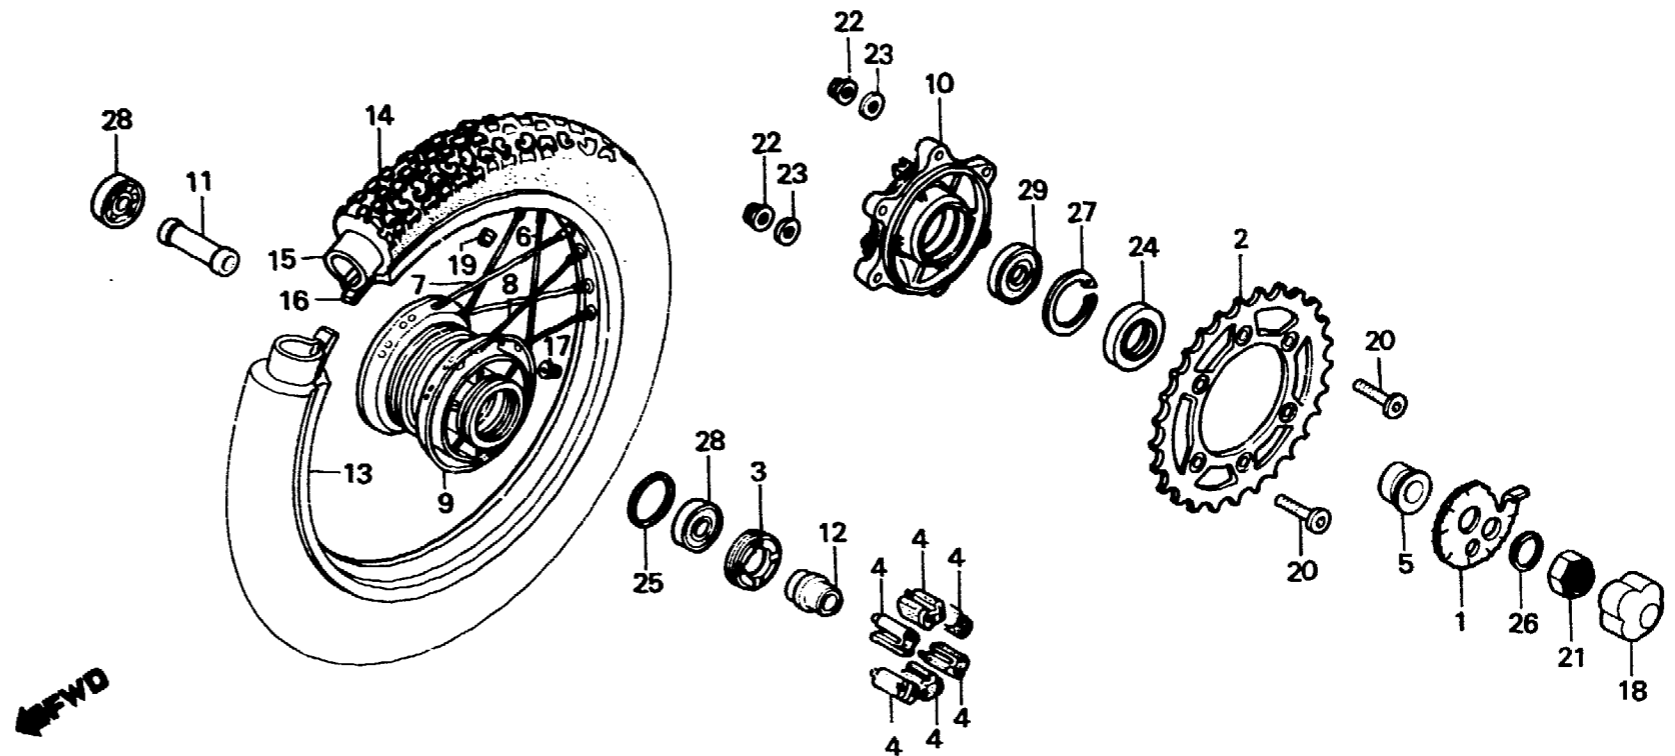

I 16

F-12

Rear wheel

Roue arrière

Hinterrad

Rueda trasera

BMG2-47A

Service item	F.R.T.	Ref. No.	Part No.	Description	Reqd. No. XL600						Serial No.	Area code
					Rd	Ld	Re	Le	Rf	Lf		
			42711-MG2-673	TIRE, RR. (BS)			1		1			CM
		15	42712-371-003	TUBE, TIRE (4.50-17 BS)	1	1	1	1	1	1		
			42712-371-004	TUBE, TIRE (4.50-17 DUNLOP)	1	1	1	1	1	1		
		16	42713-425-771	FLAP, TIRE (2.15X17 BS)	1	1	1	1	1	1		
			42713-425-772	FLAP, TIRE (2.50-17 DUMLOP)	1	1	1	1	1	1		
		17	42717-329-000	CAP, RIM HOLE	1	1	1	1	1	1		
		18	44302-386-610	CAP, AXLE NUT	1				1		G,2G	
		*19	44606-283-000	BALANCER (20G)					N	N		
		20	90128-MG2-000	BOLT, SPROCKET FIXING	6	6	6	6	6	6		
		21	90305-MA0-003	NUT, AXLE, 16MM	1	1	1	1	1	1		
		22	90309-KF0-003	NUT, FLANGE, 8MM	6	6	6	6	6	6		
		23	90465-MC4-000	WASHER, 8MM	6	6	6	6	6	6		
		24	91252-MC4-003	OIL SEAL, 28X47.2X7 (ARAI)	1	1	1	1	1	1		