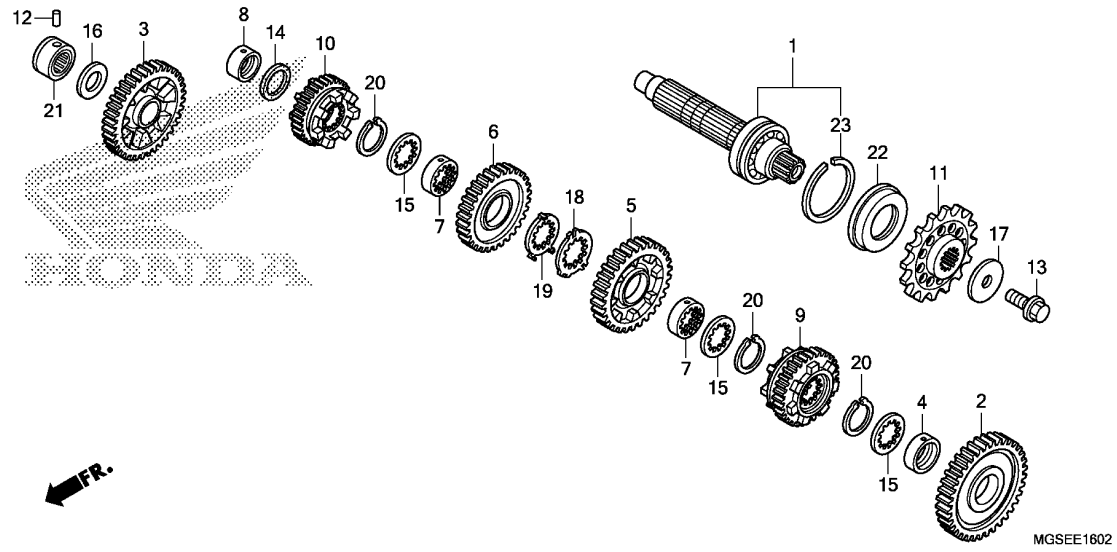

E-16-2

TRANSMISSION(NC700SD)(COUNTERSHAFT)

F10

Ref. No.	L.O.N.	(Relative ref. Number) Description	F.R.T.
1		(2,3,5,6,9,10)	
210142		COUNTERSHAFT, TRANSMISSIONINCLUDES: Engine removal and installation	6.6
210142A		.Replace mainshaft add	0.2
11 213135		SPROCKET, DRIVE	0.3
21 2101C8		BEARING, COUNTERSHAFT :RIGHT - .INCLUDES: Engine removal and installation	6.4
2101D4		BEARING, MAINSHAFT AND COUNTERSHAFT :ALL	6.9
		.INCLUDES: Engine removal and installation	
22 2101G7		OIL SEAL, COUNTERSHAFT :LEFT - .INCLUDES: Engine removal and installation	6.4

Ref. No.	Part No.	Description	Reqd. QTY			Serial No.	Parts catalogue code
			NC700S	AC	DC		
1	23220-MGS-D20	COUNTERSHAFT COMP.	-	-	1		
2	23421-MGS-D20	GEAR, COUNTER FIRST(40T)	-	-	1		
3	23441-MGS-D20	GEAR, COUNTERSHAFT SECOND(40T)	-	-	1		
4	23442-ML7-000	COLLAR, 28MM	-	-	1		
5	23461-MGS-D20	GEAR, COUNTER THIRD(32T)	-	-	1		
6	23481-MGS-D20	GEAR, COUNTER FOURTH(30T) ...	-	-	1		
7	23482-MV9-670	COLLAR, SPLINE, 28X31X9	-	-	2		
8	23495-KY1-000	COLLAR, 22X13	-	-	1		
9	23501-MGS-D20	GEAR, COUNTERSHAFT FIFTH(31T)	-	-	1		
10	23521-MGS-D20	GEAR, COUNTERSHAFT SIXTH(31T)	-	-	1		
11	23801-MGS-D30	SPROCKET, DRIVE(16T)	-	-	1		
12	24261-283-000	PIN, GEARSHIFT FORK GUIDE ...	-	-	1		
13	90037-422-003	BOLT, SPECIAL, 10MM	-	-	1		
14	90452-KZ4-000	WASHER, THRUST, 22X30X1	-	-	1		
15	90452-MR7-000	WASHER, SPLINE, 28X34X1.5 ...	-	-	3		
16	90458-292-000	WASHER, THRUST, 20MM	-	-	1		
17	90459-438-000	WASHER, 10.2MM	-	-	1		
18	90463-MR7-000	WASHER, SPLINE, 28MM	-	-	1		
19	90464-MR7-000	WASHER, LOCK, 28MM	-	-	1		
20	90603-MN4-000	CIRCLIP, 28MM	-	-	3		
21	91022-KT7-003	BEARING, NEEDLE, 20MM(NTN) ..	-	-	1		
22	91207-KT8-003	OIL SEAL, 34X62X8	-	-	1		
23	94560-62200	RING, SNAP, 62MM	-	-	1		