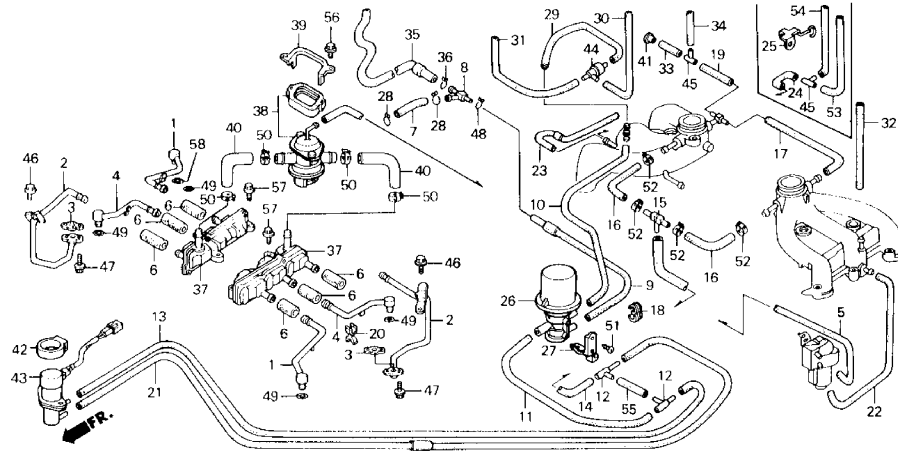

Catalog Title:  
**GL1500 '88 '89 '90 GL1500SE '90 '91 GL1500A '91 GL1500I '91 E 2205**

Block No.

Block Title:  
**TUBING(2) '89**

Ref. No.	Part No.	Description
18	17174-MT2-000	CLAMP, TUBE
19	17175-MT2-000	TUBE, PRESSURE BOOST
20	17176-MN5-000	CLAMP J, HOSE
21	17177-MT2-000	TUBE, AIR IN.
22	17178-MT2-000	TUBE, PRESSURE BOOST
23	17179-MT2-000	TUBE, PRESSURE BOOST
24	17179-MT2-740	TUBE, PRESSURE BOOST
25	17304-MT2-740	CLAMP, TUBE
26	17340-MT2-003	VALVE, SHOT AIR
27	17342-MT2-000	STAY, SHOT AIR VALVE
28	17369-KB4-670	CLIP, BREATHER TUBE
29	17452-MN5-740	TUBE (3.5MM)
30	17453-MN5-000	TUBE (3.5MM)
31	17454-MN5-000	TUBE (3.5X270)
32	17458-MN5-000	TUBE (3.5X195)
33	17461-MT2-000	TUBE, PRESSURE BOOST
34	17462-MT2-000	TUBE (3.5X120)
35	17472-MT2-000	TUBE (14MM)
36	17724-102-700	CLIP, SUB-TANK HOSE
37	18610-MN5-004	CASE, REED VALVE
37	18610-MN5-014	CASE, REED VALVE
38	18650-MN5-024	VALVE ASSY.
39	18652-MN5-000	STAY
40	18654-MN5-000	HOSE, AIR IN.
41	36034-PD1-000	PLUG, SEALING