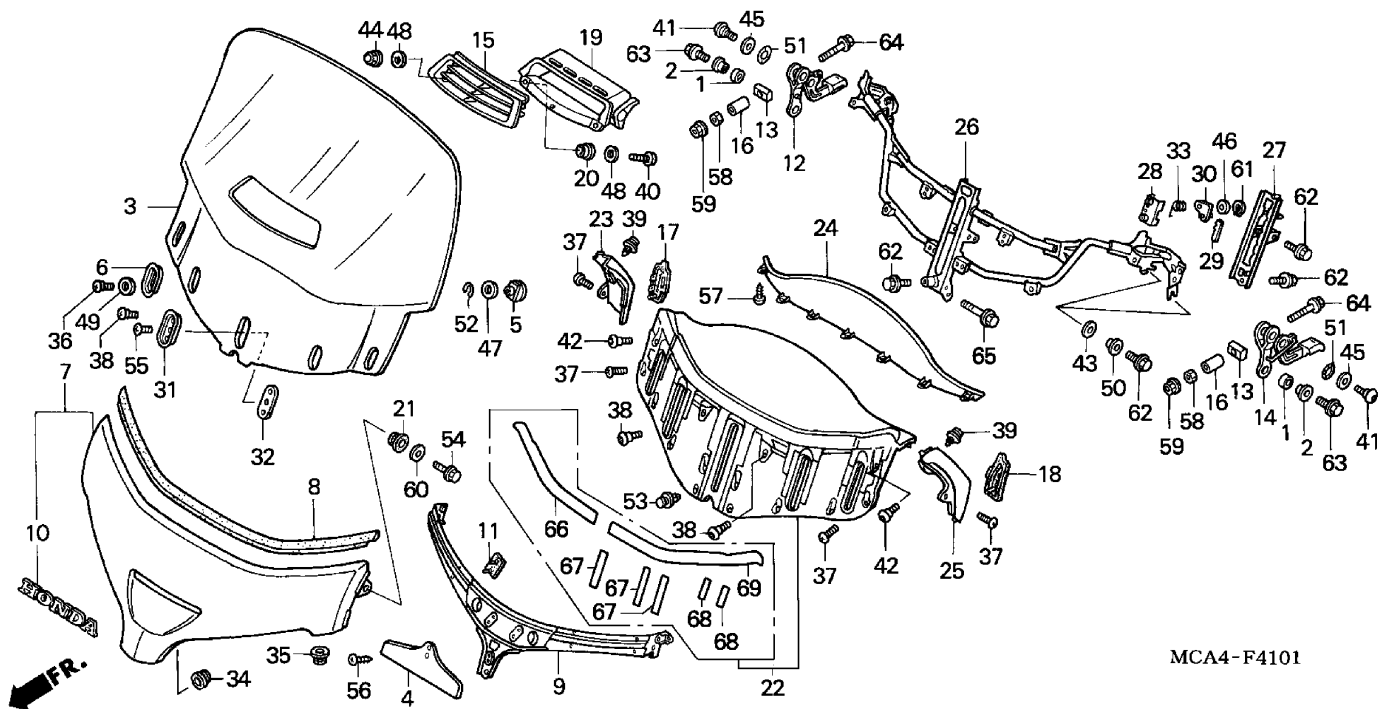

WIND SCREEN (2)

MCA4-F4101

MCA4F4101

- | | |
|---------------|---------------|
| 1 =GL1800'01 | 3 =GL1800'03 |
| 1A=GL1800A'01 | 3A=GL1800A'03 |
| 2 =GL1800'02 | 4 =GL1800'04 |
| 2A=GL1800A'02 | 4A=GL1800A'04 |

F-41-1

Frame
Serial Number

Ref	Description	Model	From	To	QTY	Part Number	H/C
1	COLLAR, STEP RUBBER SETTING	4 4A	-----	-----	2	50605-GZ4-670	3499985
2	COLLAR, FR. FENDER	4 4A	-----	-----	2	61105-KM7-910	2022523
3	WINDSCREEN	4 4A	-----	-----	1	64100-MCA-A20	7528201
4	COVER, GARNISH.....	4 4A	-----	-----	1	64113-MCA-000	6538888
5	NUT, WINDSCREEN SETTING	4 4A	-----	-----	2	64114-MCA-000	6620611
6	PLATE, WINDSCREEN SETTING	4 4A	-----	-----	2	64116-MN5-000	2808913
7	GARNISH SET, SCREEN *NH1Z* (WL) (BLACK-Z)	4 4A	-----	-----	1	64120-MCA-A20ZA	7527435
	GARNISH SET, SCREEN *RP166M* (WL) (KELLY MAGENTA METALLIC).....	4 4A	-----	-----	1	64120-MCA-A20ZC	7527443
	GARNISH SET, SCREEN *R274M* (WL) (DURANGO RED METALLIC)	4 4A	-----	-----	1	64120-MCA-A20ZD	7527450
	GARNISH SET, SCREEN *R288* (WL) (FLARE RED).....	4 4A	-----	-----	1	64120-MCA-A20ZF	7527476
	GARNISH SET, SCREEN *Y181P* (WL) (PEARL CHALLENGER BROWN)	4 4A	-----	-----	1	64120-MCA-A20ZH	7527484
8	SEAL, WINDSCREEN	4 4A	-----	-----	1	64121-MCA-000	6620652
9	HOLDER, WINDSCREEN	4 4A	-----	-----	1	64122-MCA-000	6535900
10	EMBLEM, FR. (TYPE1) (HONDA)	4 4A	-----	-----	1	64125-MCA-A20ZA	7544984