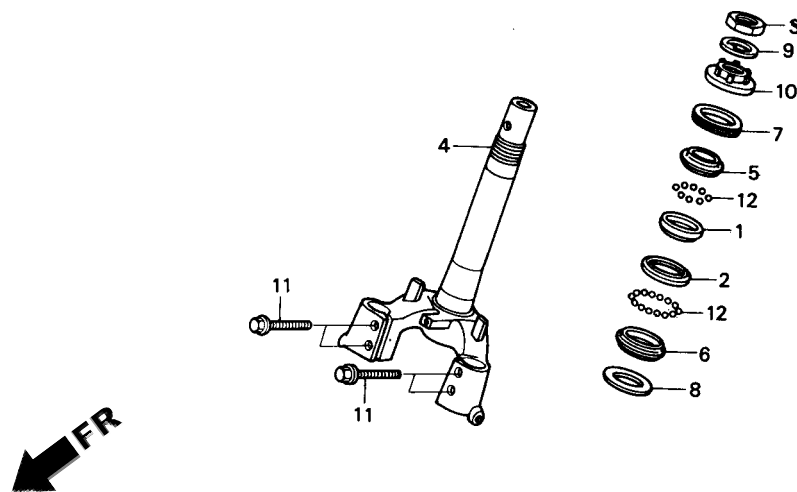

F - 5

Steering Stem

Service item	F.R.T.	No.	Part Number	Description	Q'ty	Notes
RACE, STEERING BALL 1.4 (ONE OR ALL)		1	50301-GN5-901	RACE, STEERING TOP BALL	1	
.RACE STEERING BOTTOM CONE		2	50302-GN5-900	RACE, STEERING BOTTOM BALL	1	
STEMP COMP., STEERING 1.5		3	50306-GN5-900	NUT, STEERING STEM LOCK	1	
RACE, STEERING TOP CONE 0.9		4	53200-GN5-830	STEM COMP., STEERING	1	
.THREAD COMP., STEERING HEAD TOP		5	53211-GN5-900	RACE, STEERING TOP CONE	1	
		6	53212-GN5-900	RACE, STEERING BOTTOM CONE	1	
		7	53214-GN5-900	DUST SEAL, STEERING HEAD	1	
		8	53215-GN5-900	WASHER, STEERING HEAD DUST SEAL	1	
		9	53216-GN5-830	WASHER, STEERING STEM NUT	1	
		10	53220-GN5-900	THREAD COMP., STEERING HEAD TOP	1	
		11	95801-10045-00	BOLT, FLANGE, 10X45	4	
		12	96211-06000	BALL, STEEL, #6 (3/16)	52	